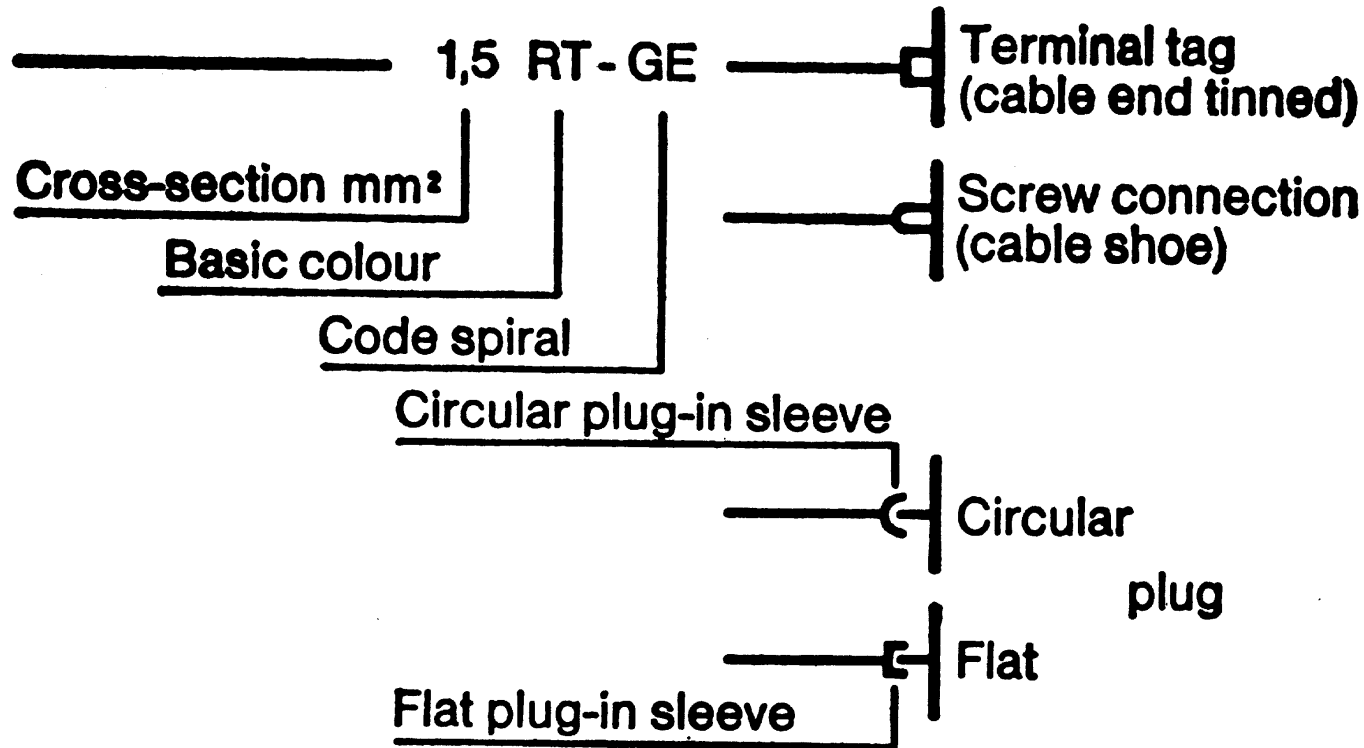

Cable coding

BL = blue
BR = brown
GE = yellow
GR = grey
GN = green

RT = red
SW = black
VI = violet
WS = white

Number following colour code = cable number

Elektrischer Schaltplan BMW Touring 1600/1800/2000/2000A