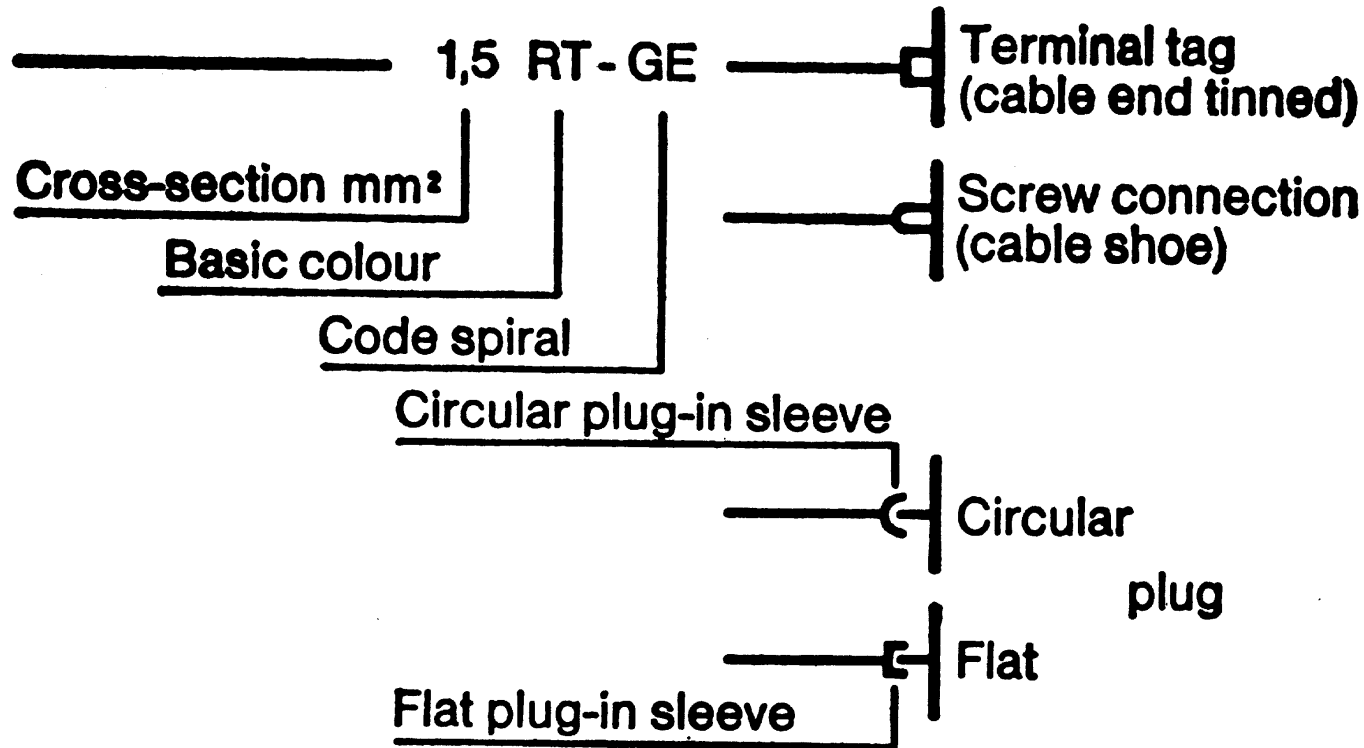

Cable coding

BL = blue
BR = brown
GE = yellow
GR = grey
GN = green

RT = red
SW = black
VI = violet
WS = white

Number following colour code = cable number

Schaltplan BMW 1502 - 2002turbo (Modell 74) vorderer Teil

Elektrischer Schaltplan BMW 1502 - 2002 turbo (Modell 74) hinterer Teil