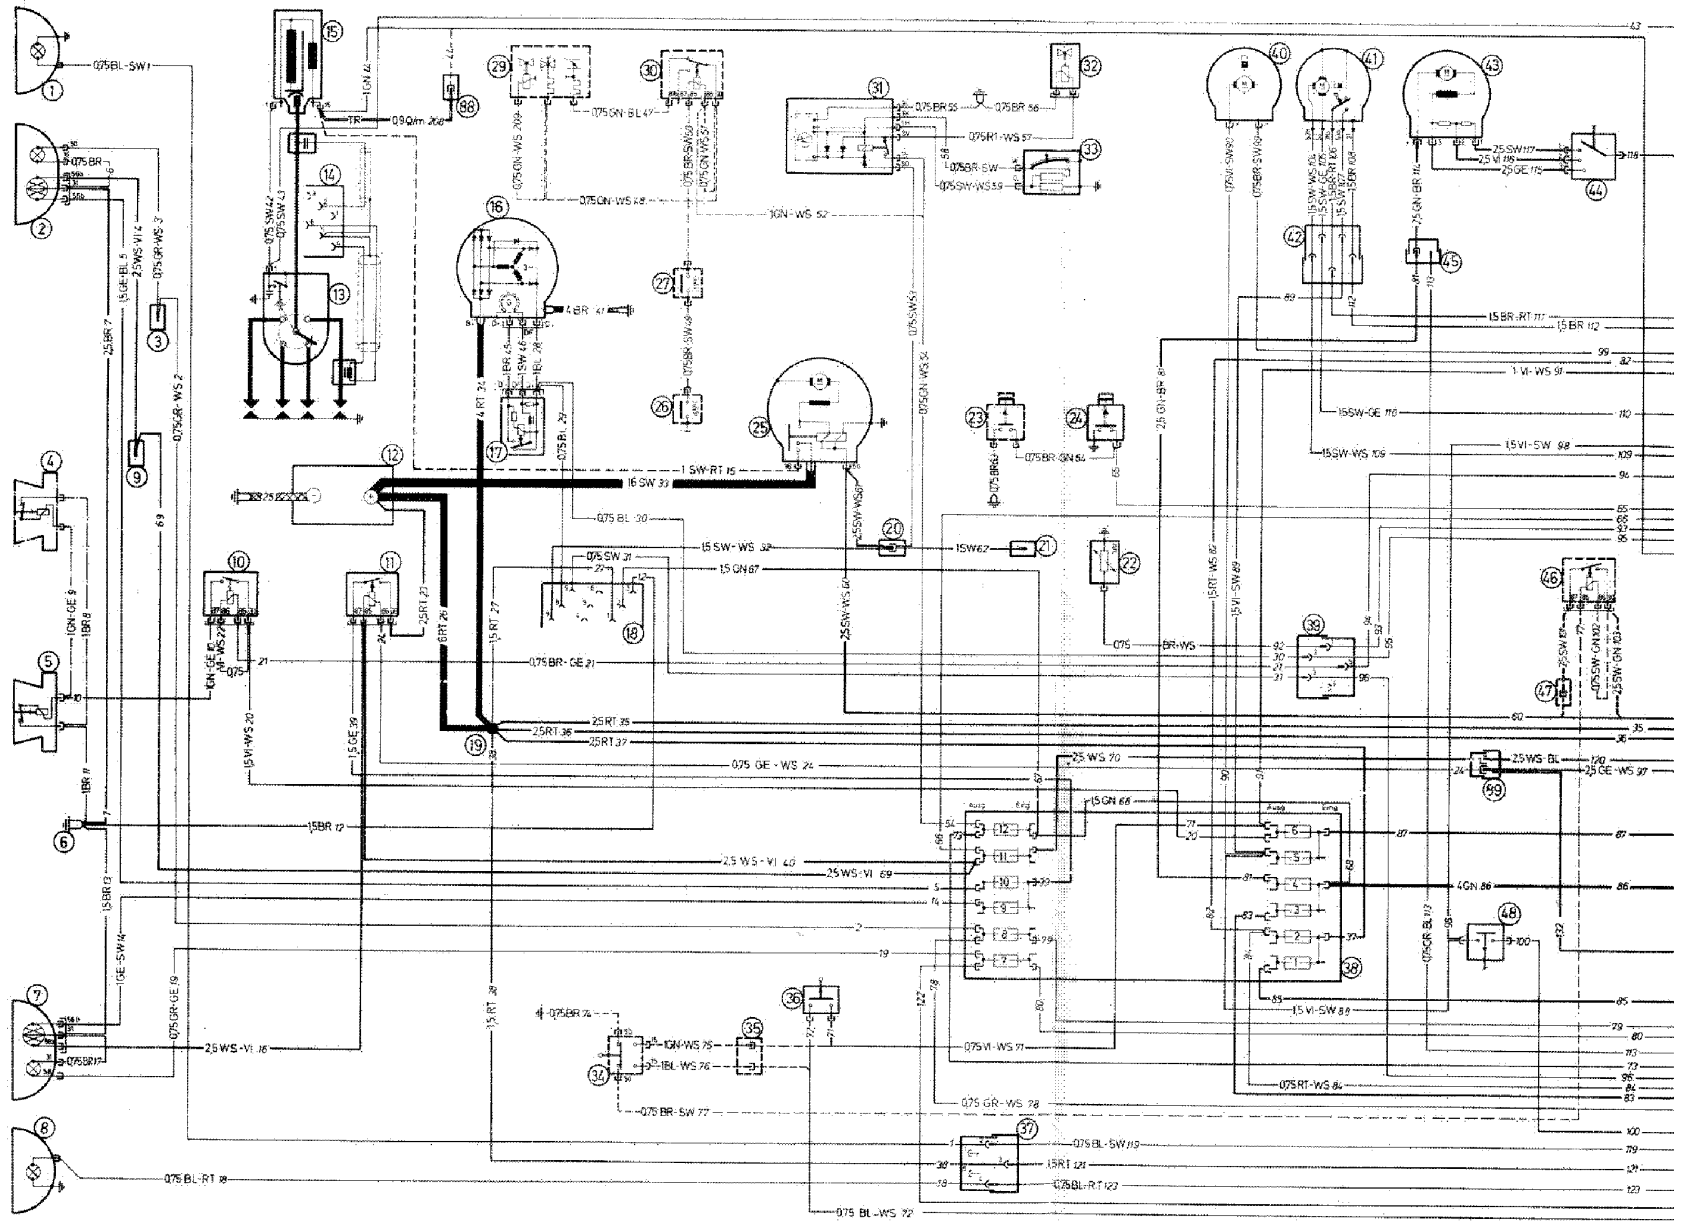

Cable coding

BL = blue
BR = brown
GE = yellow
GR = grey
GN = green

RT = red
SW = black
VI = violet
WS = white

Number following colour code = cable number

Schaltplan BMW 1502 - 2002turbo (Modell 74) vorderer Teil

Elektrischer Schaltplan BMW 1502 - 2002 turbo (Modell 74) hinterer Teil