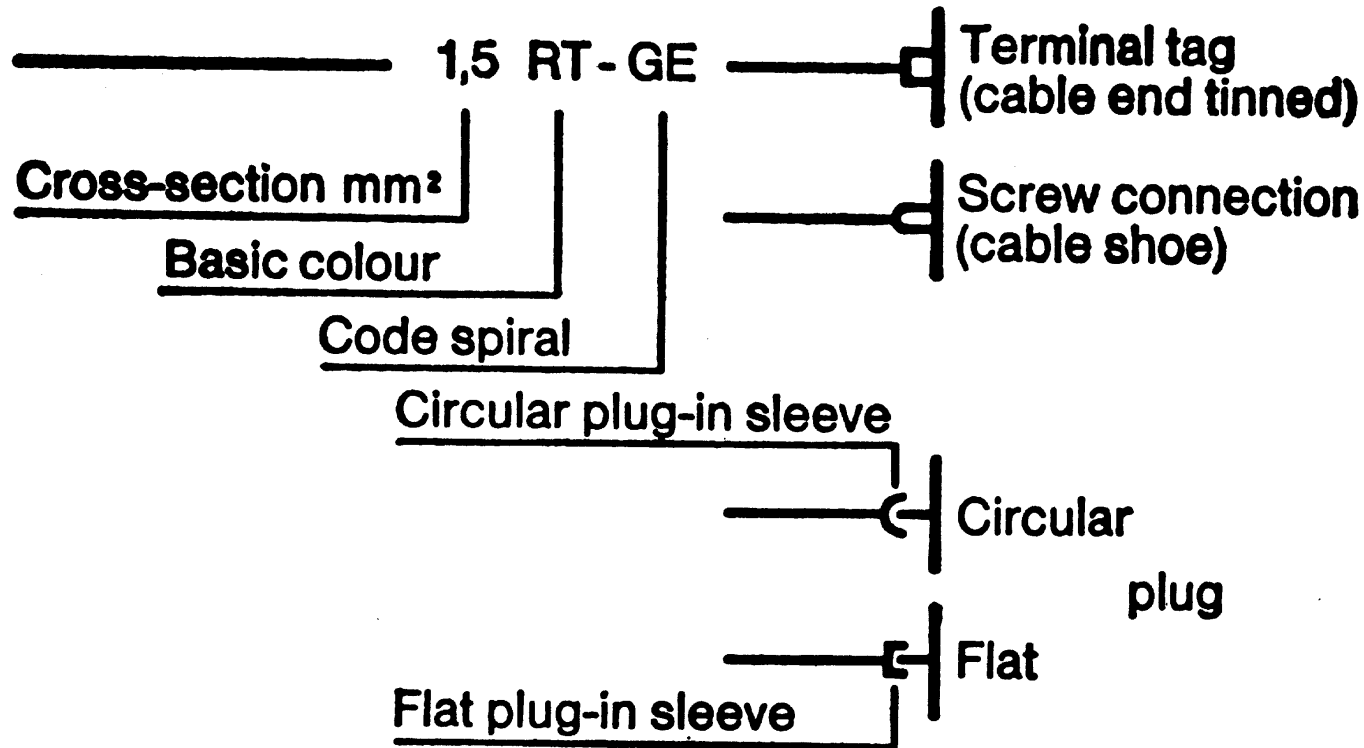

Cable coding

BL = blue
BR = brown
GE = yellow
GR = grey
GN = green

RT = red
SW = black
VI = violet
WS = white

Number following colour code = cable number

Elektrischer Schaltplan BMW 1600 TI