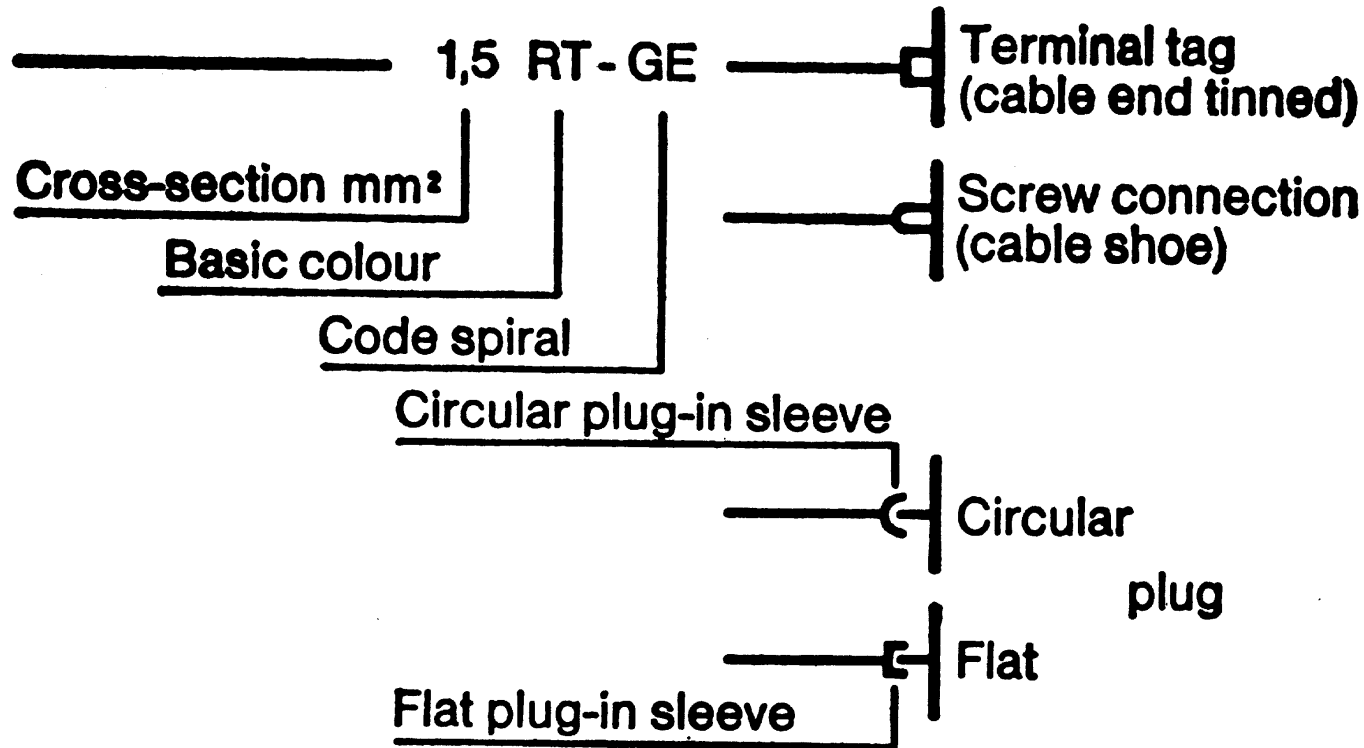

Cable coding

BL = blue
BR = brown
GE = yellow
GR = grey
GN = green

RT = red
SW = black
VI = violet
WS = white

Number following colour code = cable number

Elektrischer Schaltplan BMW 1602/1802/2002/2002 A (Modell 71)