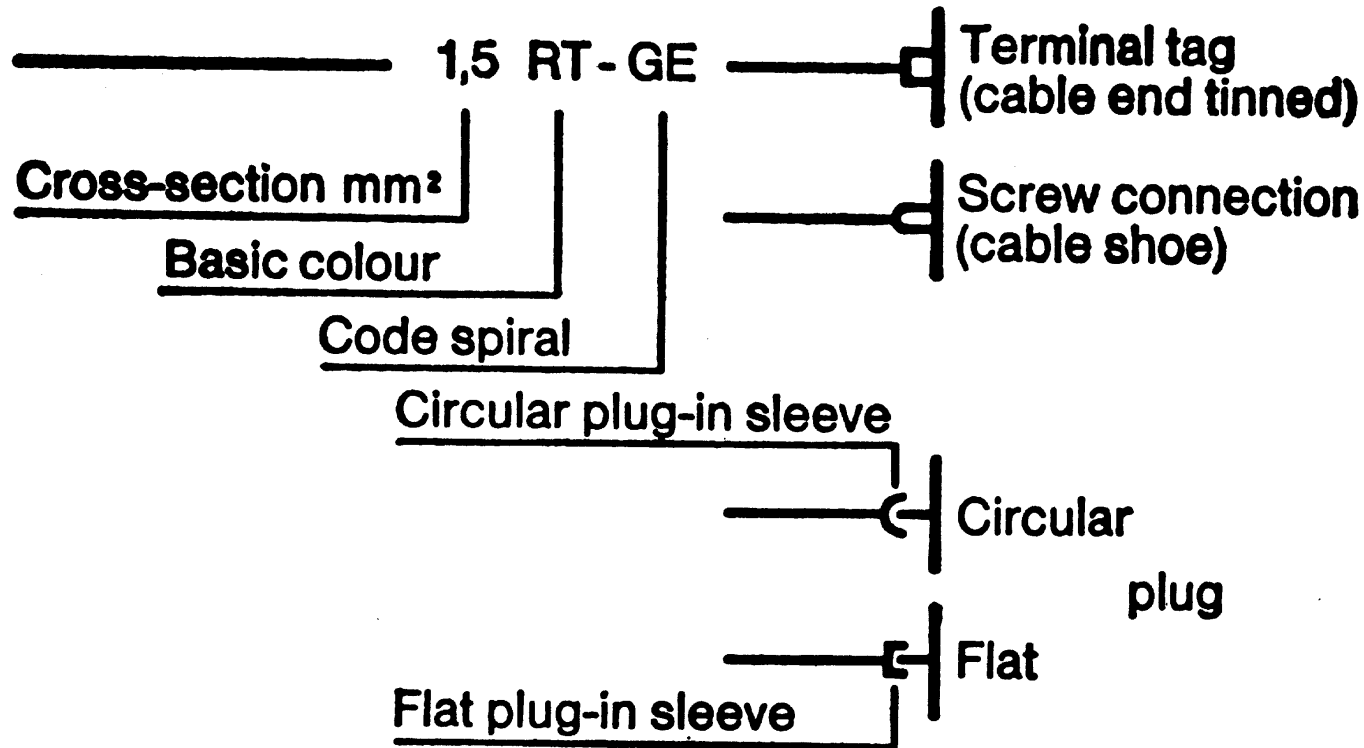

Cable coding

BL = blue
BR = brown
GE = yellow
GR = grey
GN = green

RT = red
SW = black
VI = violet
WS = white

Number following colour code = cable number

Elektrischer Schaltplan BMW Touring 2000 tii (Modell 71)