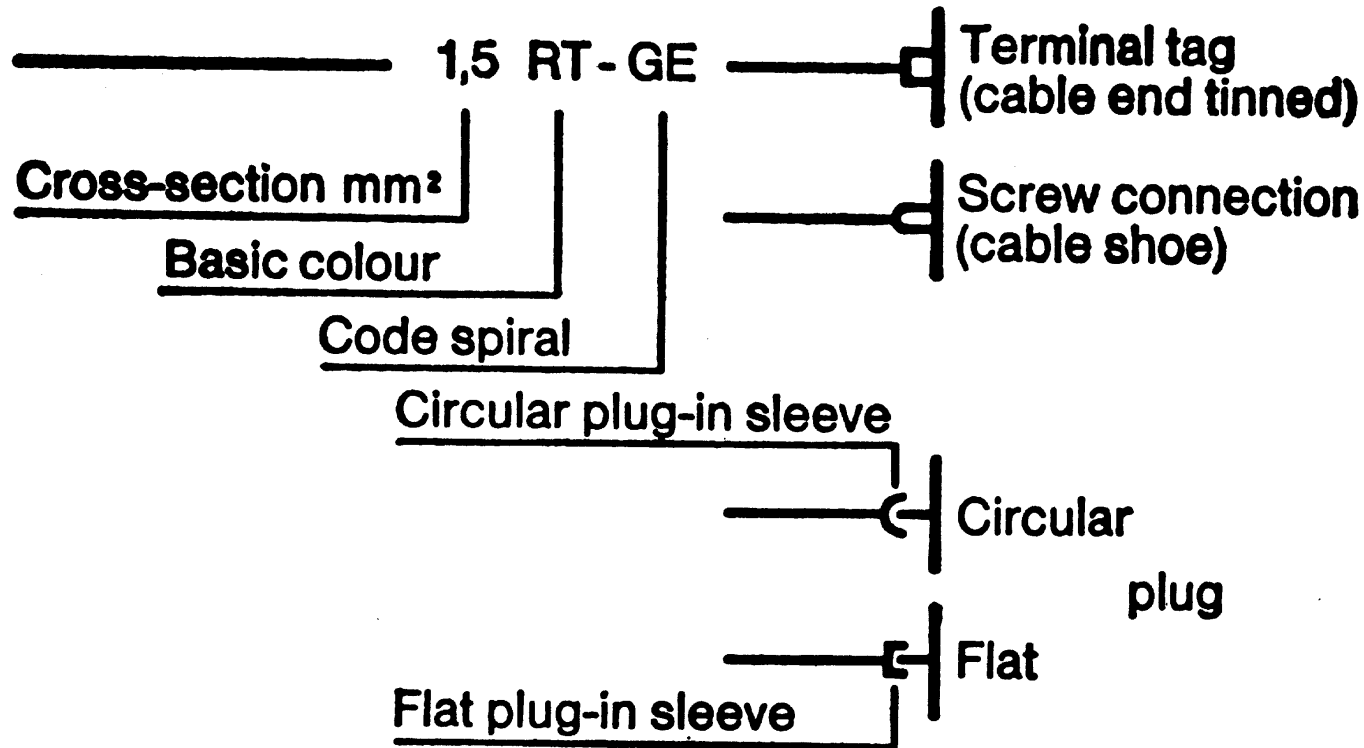

Cable coding

BL = blue
BR = brown
GE = yellow
GR = grey
GN = green

RT = red
SW = black
VI = violet
WS = white

Number following colour code = cable number