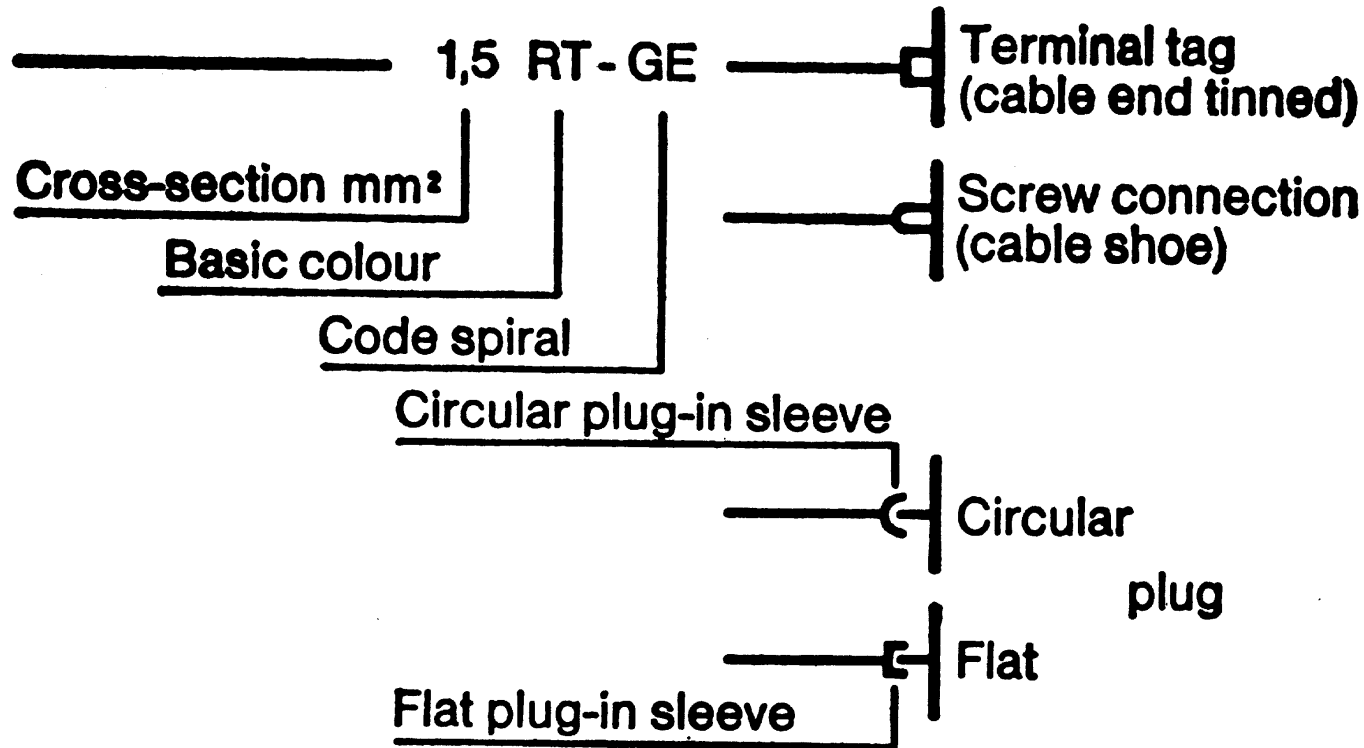

## Cable coding

BL = blue  
BR = brown  
GE = yellow  
GR = grey  
GN = green

RT = red  
SW = black  
VI = violet  
WS = white

Number following colour code = cable number

# Elektrischer Schaltplan BMW 2002 tii USA Modell 1974 vorderer Teil