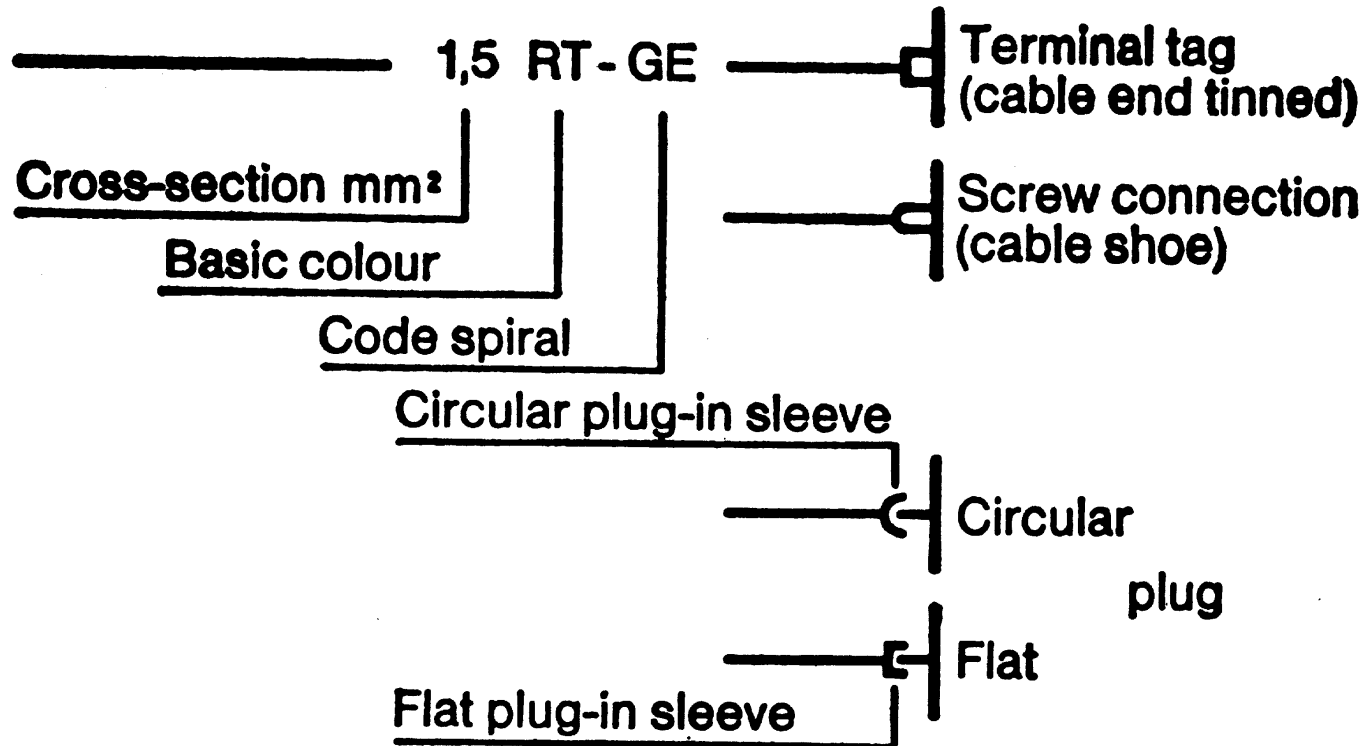

Cable coding

BL = blue
BR = brown
GE = yellow
GR = grey
GN = green

RT = red
SW = black
VI = violet
WS = white

Number following colour code = cable number